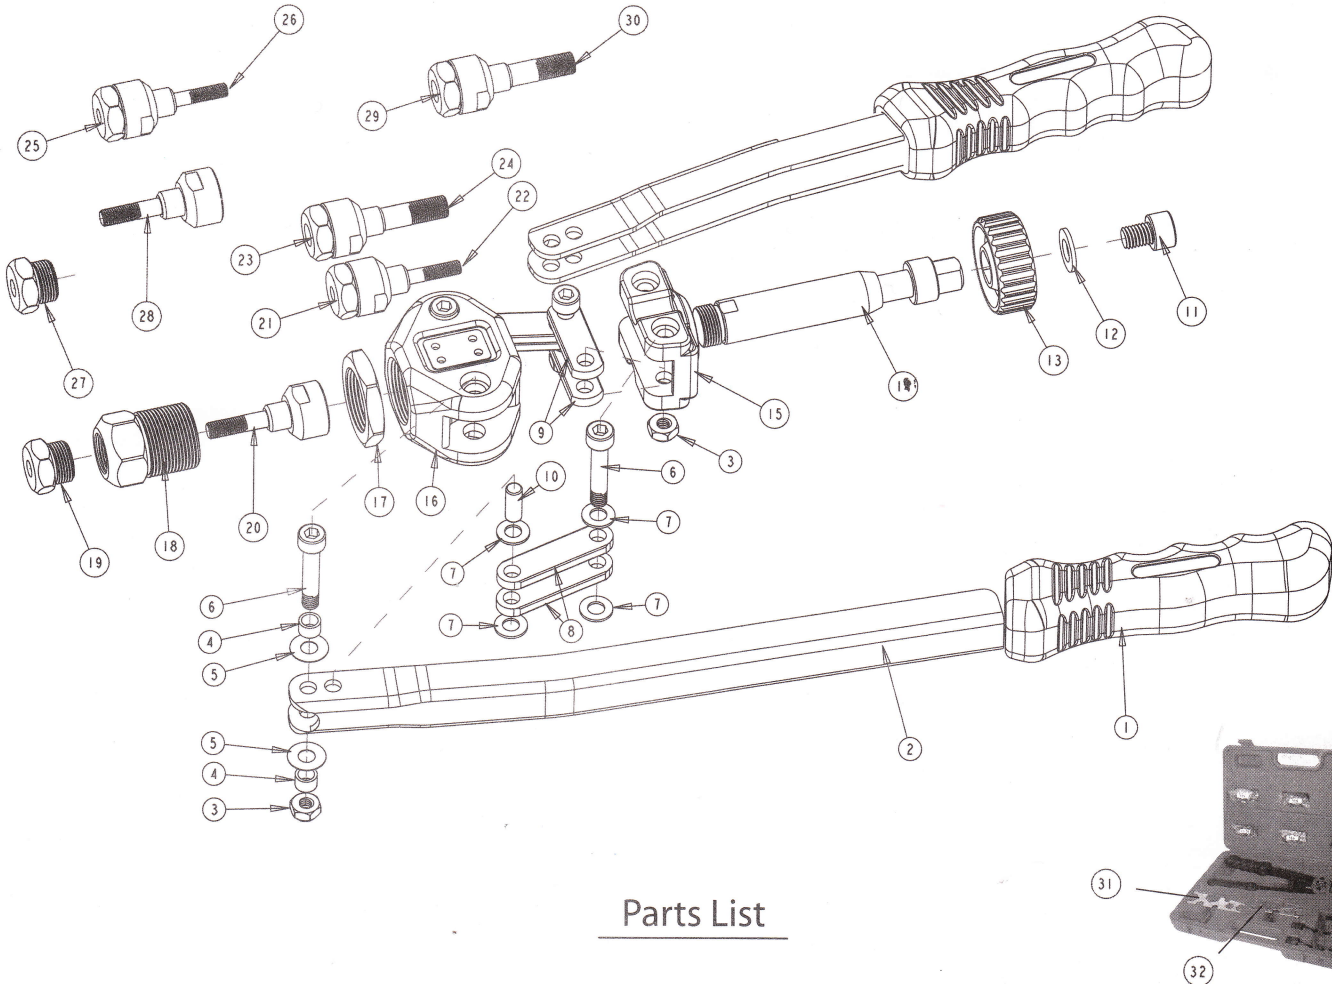

PARTS BREAKDOWN

Call 1.800.221.9705 for questions concerning performance of the product or other inquiries.

Parts List

Index No.	Part No.	Description	Qty
1	1442-01	Grip	2
2	1442-02	Handle	2
3	1442-03	Locknut	4
4	1442-04	Bushing	4
5	1442-05	Metal Washer	4
6	1442-06	Screw	4
7	1442-07	Metal Washer	8
8	1442-08	Connecting Bar	4
9	1442-09	Connecting Bar	2
10	1442-10	Bushing	2
11	1442-11	Screw	1
12	1442-12	Metal Washer	1
13	1442-13	Knob	1
14	1442-14	Main Shaft	1
15	1442-15	Main Shaft Drive	1
16	1442-16	Main Body	1

Index No.	Part No.	Description	Qty
17	1442-17	Lock Nut	1
18	1442-18	Outer Cylinder	1
19	1442-19	Nosepiece - 6mm-1.0	1
20	1442-20	Mandrel - 6mm-1.0	1
21	1442-21	Nosepiece - 5mm-0.8	1
22	1442-22	Mandrel - 5mm-0.8	1
23	1442-23	Nosepiece - 8mm-1.25	1
24	1442-24	Mandrel - 8mm-1.25	1
25	1442-25	Nosepiece - 10-24	1
26	1442-26	Mandrel - 10-24	1
27	1442-27	Nosepiece - 1/4-20	1
28	1442-28	Mandrel - 1/4-20	1
29	1442-29	Nosepiece - 5/16-18	1
30	1442-30	Mandrel - 5/16-18	1
31	1442-31	Wrench	1
32	1442-32	Wrench	1